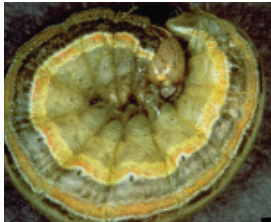

# Corn Insect Calendar

CORN GROWTH STAGE													
VE	V2	V4	V6	V8	V10	V12	VT	R1	R2	R3	R4	R5	R6
		Seedcorn Maggot											
		White Grub											
		Flea Beetle*											
		Bill Bug*											
		Slug											
		Wireworm											
		Black Cutworm											
		Common Stalk Borer											
		Armyworm											
		Brown Stinkbug											
		Corn Rootworm Larvae											
		European Corn Borer 1st Generation											
		Southwestern Corn Borer 1st Generation*											
		Corn Leaf Aphids											
		Corn Rootworm Adult											
		Japanese Beetle											
		Grasshopper											
		European Corn Borer 2nd Generation											
		Western Bean Cutworm											
		Corn Earworm											
		Fall Armyworm											
		Southwestern Corn Borer 2nd Generation											

\*Image unavailable

EMERGENCE TO KNEE HIGH

Seedcorn Maggot

Brown Stinkbug

Slug

Black Cutworm Larva

Wireworm

EMERGENCE TO KNEE HIGH  
CONTINUED

White Grubs

Grubs

Chafer Grub

Japanese Beetle Grub

True White Grub

Common Stalk Borer

KNEE HIGH TO TASSEL

Armyworm

European Corn Borer 1st generation

Corn Rootworm Larva

POLLINATION

Grasshopper

Adult Northern Corn Rootworm

Adult Western Corn Rootworm

Corn Leaf Aphids

Japanese Beetle