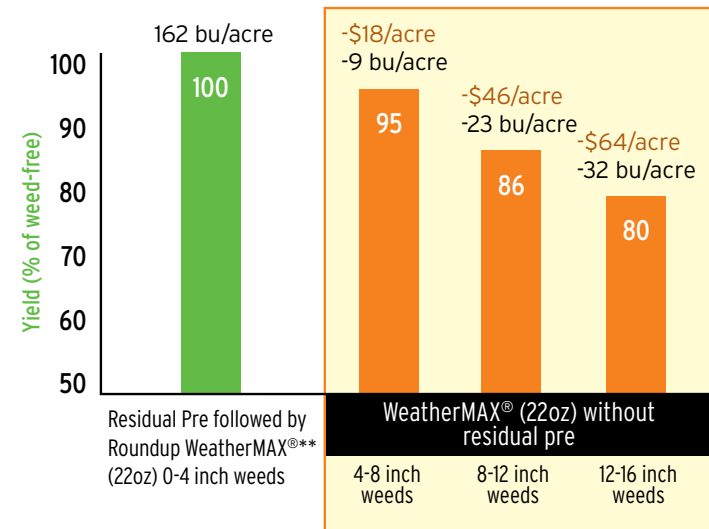

No Treatment

Degree Xtra 58 Days After Application

Roundup Ready® Rates

 Herbicide by Monsanto		 Herbicide by Monsanto	 Herbicide by Monsanto		 Herbicide by Monsanto	 Fluoroherbicide by Monsanto	 Herbicide by Monsanto
1.5 pints	3.0 pints	1.2 quarts	1.5 quarts	2.0 quarts	2.0 quarts	2.0 quarts	2.0 quarts

Using the Roundup Ready® Rate within the Roundup Ready® Corn 2 System promotes maximum yield potential*

*Based on a \$2.00/bu average corn price. Prices may vary in your area.

Source: Southern Illinois University, University of Illinois and Monsanto (2004-2005)

** Similar results can be expected with Roundup OriginalMAX®.

Start Clean, Stay Clean.™

Roundup Ready® Rate

Effective and Simple

- 1 Start clean** with a weed-free field at planting by using either **Roundup WeatherMAX®** or **Roundup Original MAX®** for burndown treatment or use tillage. Early-season weed control is critical to protecting your yield.
- 2 Residuals:** Apply the proper Roundup Ready® Rate of either a **Harness®** or **Degree®** brand residual corn herbicide.
- 3 In-crop:** Apply **Roundup WeatherMAX®** or **Roundup Original MAX®** at a minimum of 22 ounces/acre before weeds exceed 4 inches in height.
- 4 Late Flush:** If an additional in-crop treatment of **Roundup®** agricultural herbicide is needed to control a late flush of annual weeds:
 - Apply a minimum of 22 ounces/acre of **Roundup WeatherMAX®** before weeds exceed 4 inches in height and receive 22 ounces of **Roundup WeatherMAX®** at no cost OR
 - Apply a minimum of 22 ounces/acre of **Roundup Original MAX®** before weeds exceed 4 inches in height and receive 11 ounces of **Roundup Original MAX®** at no cost.